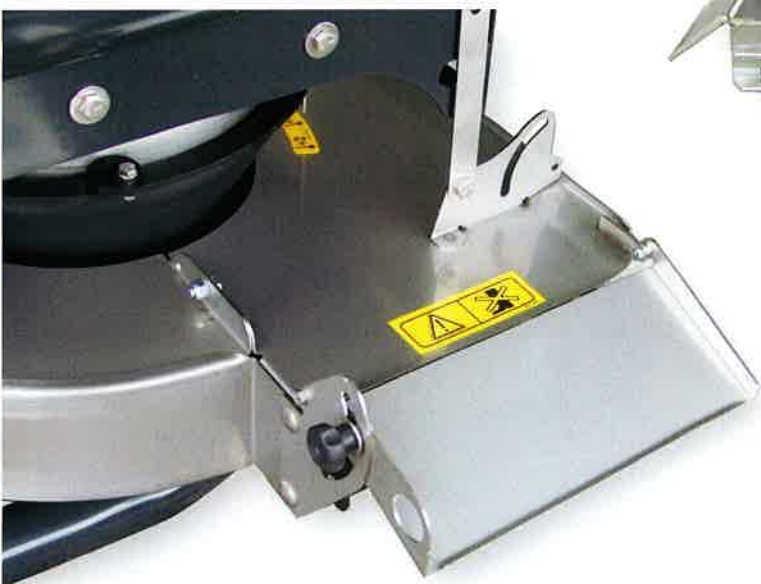

## CAVALLO

The COMPACT and COMPACT *fruit* are spreaders with reduced overall dimensions to fertilize small and medium areas, and for row distribution. The COMPACT series is solid, robust, ideal for low-powered tractors and essential for narrow passages between plants in rows.

### CHASSIS

An exceptional solid chassis. The double three-point linkage enables a second hooking in a 150 mm higher position for top dressing.

C A V A L L O

• **Row-localized Distribution**  
from 2 up to 5m

• **Open-field Spreading Distribution** up to 12m

A couple of front shutters (optional accessory) enables the Compact *fruit* to carry out a precise two-sided fertilization of the field edge.

Easy switching from row-localized distribution to open-field spreading. Unscrew two knobs and pull out the inside casing; the COMPACT *fruit* turns into its open-field distribution version.