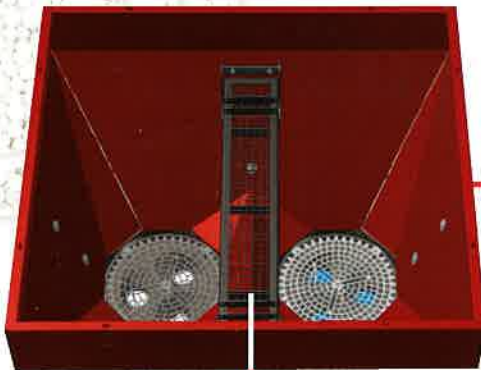

Supporting central structure (standard) to hook the folding filtering grids (optional accessory)