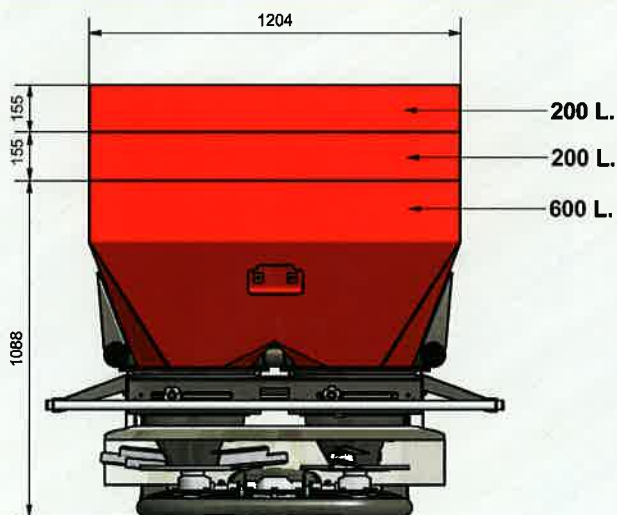

## CAVALLO

The COMPACT and COMPACT *fruit* are spreaders with reduced overall dimensions to fertilize small and medium areas, and for row distribution. The COMPACT series is solid, robust, ideal for low-powered tractors and essential for narrow passages between plants in rows.

**Spreading Width** up to 15m  
(18m. with optional vanes)

### CHASSIS

An exceptional solid chassis. The double three-point linkage enables a second hooking in a 150 mm higher position for top dressing.

C A V A L L O

• **Row-localized Distribution**  
from 2 up to 5m

• **Open-field Spreading Distribution** up to 12m

A couple of front shutters (optional accessory) enables the Compact *fruit* to carry out a precise two-sided fertilization of the field edge.

Easy switching from row-localized distribution to open-field spreading. Unscrew two knobs and pull out the inside casing; the COMPACT *fruit* turns into its open-field distribution version.