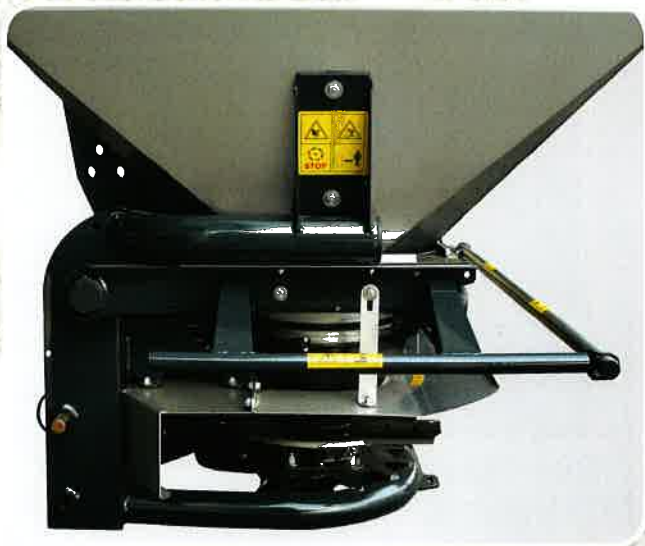

## CAVALLO

The COMPACT and COMPACT *fruit* are spreaders with reduced overall dimensions to fertilize small and medium areas, and for row distribution. The COMPACT series is solid, robust, ideal for low-powered tractors and essential for narrow passages between plants in rows.

**Spreading Width** up to 15m  
(18m. with optional vanes)

### CHASSIS

An exceptional solid chassis. The double three-point linkage enables a second hooking in a 150 mm higher position for top dressing.

C A V A L L O

• **Row-localized Distribution**  
from 2 up to 5m

• **Open-field Spreading Distribution** up to 12m

A couple of front shutters (optional accessory) enables the Compact *fruit* to carry out a precise two-sided fertilization of the field edge.

Easy switching from row-localized distribution to open-field spreading. Unscrew two knobs and pull out the inside casing; the COMPACT *fruit* turns into its open-field distribution version.