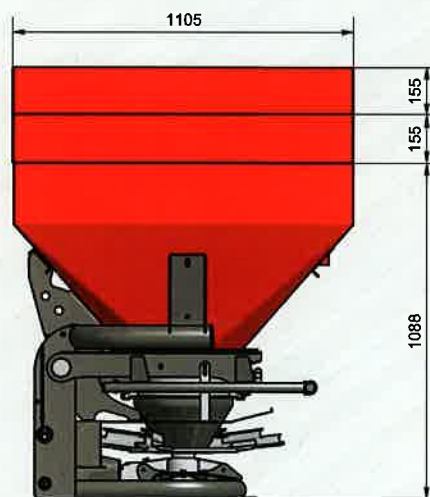

## CAVALLO

The COMPACT and COMPACT *fruit* are spreaders with reduced overall dimensions to fertilize small and medium areas, and for row distribution. The COMPACT series is solid, robust, ideal for low-powered tractors and essential for narrow passages between plants in rows.

**Spreading Width** up to 15m  
(18m. with optional vanes)

### CHASSIS

An exceptional solid chassis. The double three-point linkage enables a second hooking in a 150 mm higher position for top dressing.

C A V A L L O

• **Row-localized Distribution**  
from 2 up to 5m

• **Open-field Spreading Distribution** up to 12m

A couple of front shutters (optional accessory) enables the Compact *fruit* to carry out a precise two-sided fertilization of the field edge.

Easy switching from row-localized distribution to open-field spreading. Unscrew two knobs and pull out the inside casing; the COMPACT *fruit* turns into its open-field distribution version.